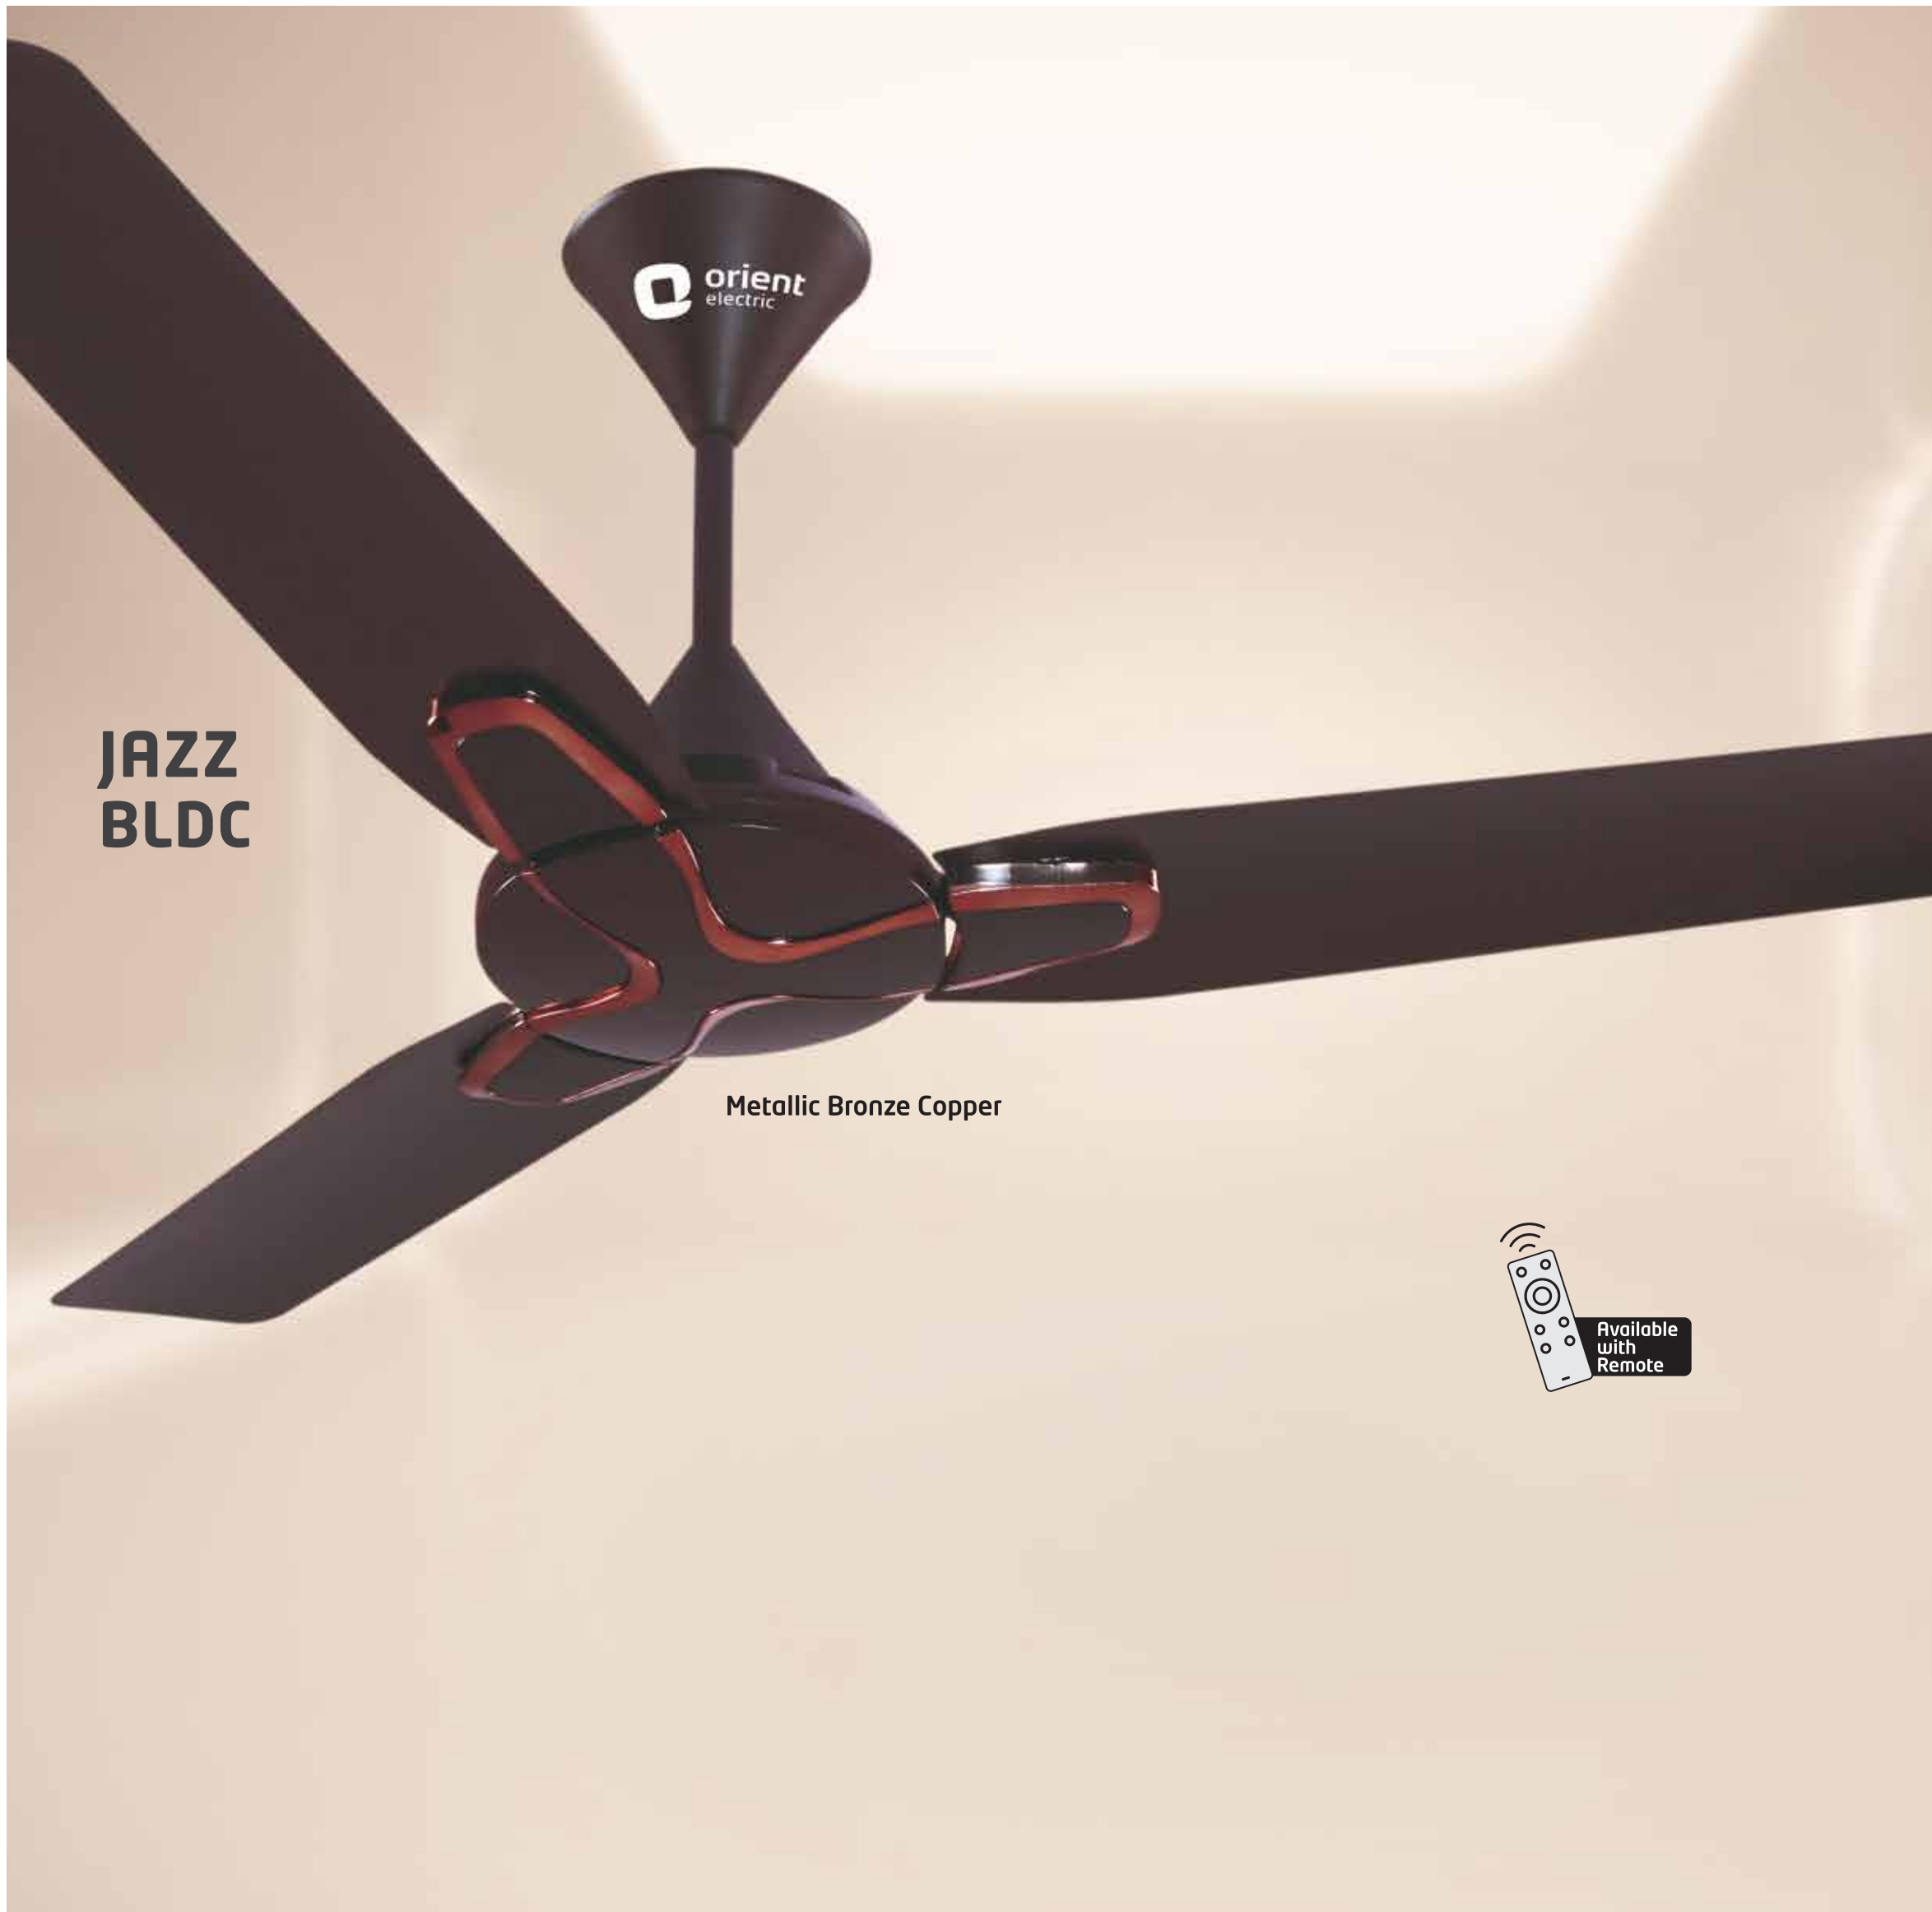

White

Topaz Gold

- Stabilizer free functioning (120V - 280V)
- Modern look with minimalistic design
- 50% energy savings
- Remote Operation
- 3 Years warranty

Sweep (mm)	Air Delivery (cmm)	RPM	Power (W)
1200	220	370	28

Also available in regulator variant with 30W power consumption.

save upto ₹7000 annually*

orient
BLDC FANS

**JAZZ
BLDC**

Metallic Bronze Copper

Fish Rose

Royal Manioca

Daytone Grey