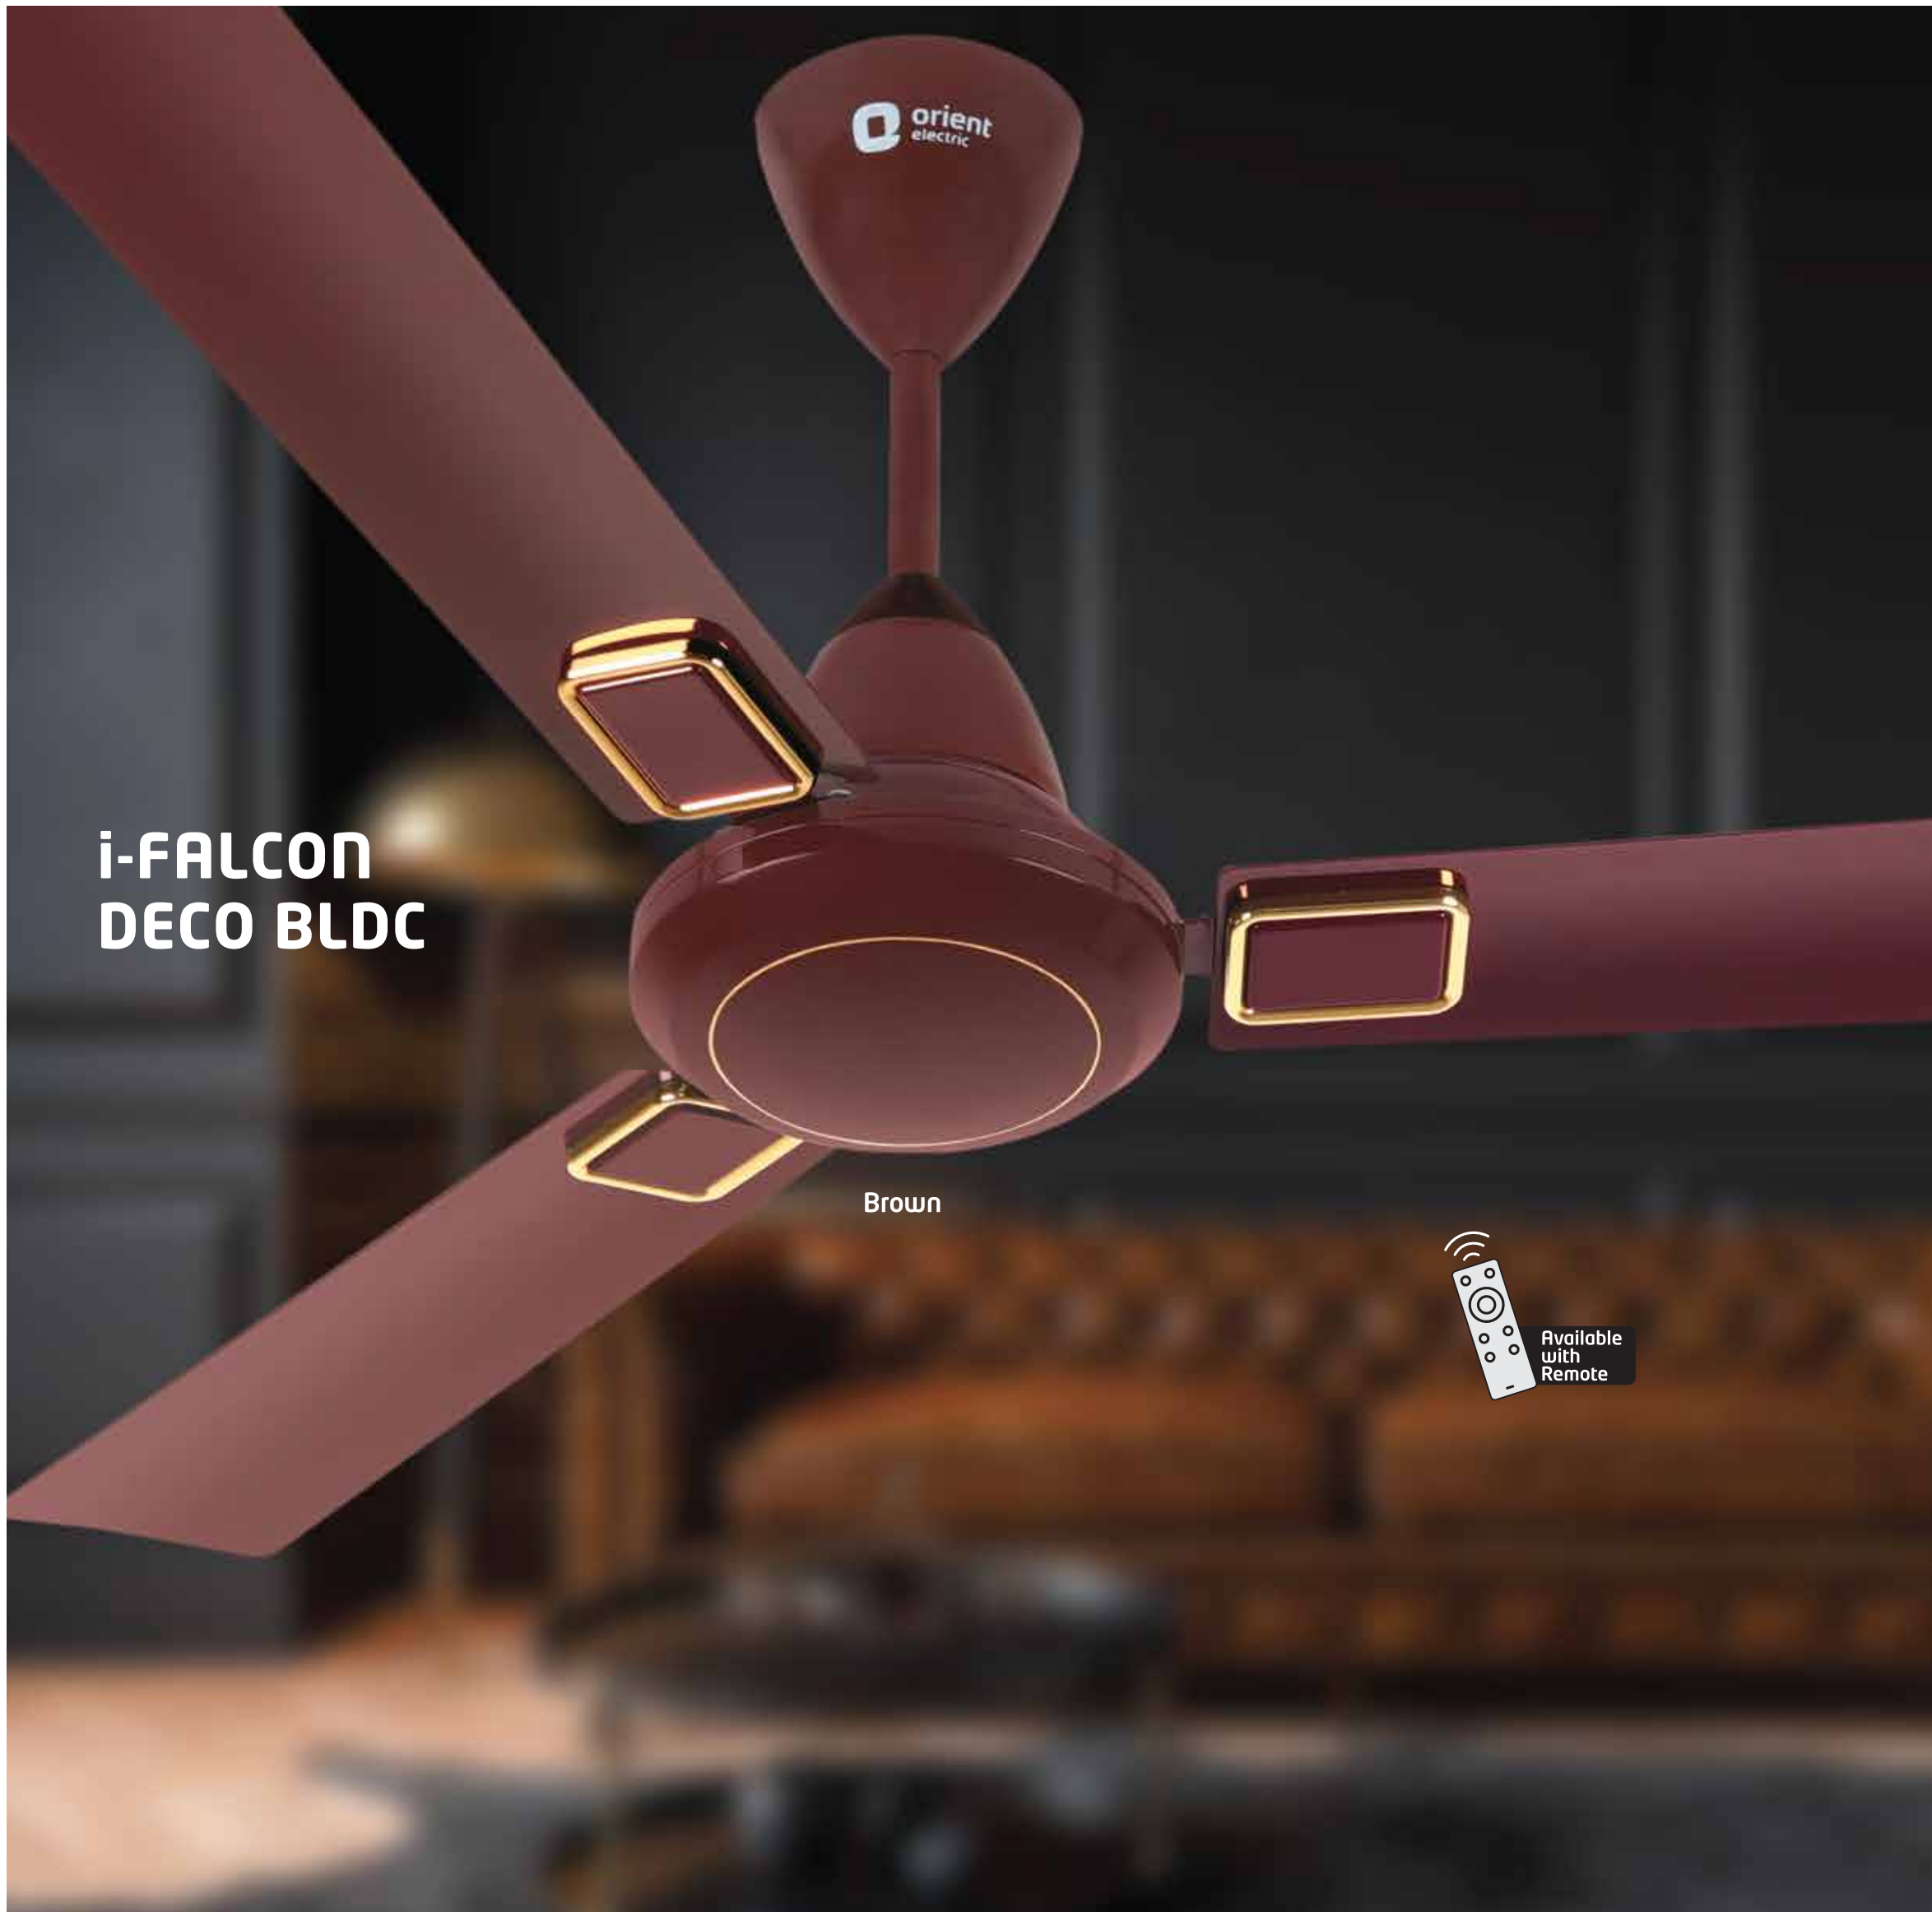

**i-FALCON
DECO BLDC**

Brown