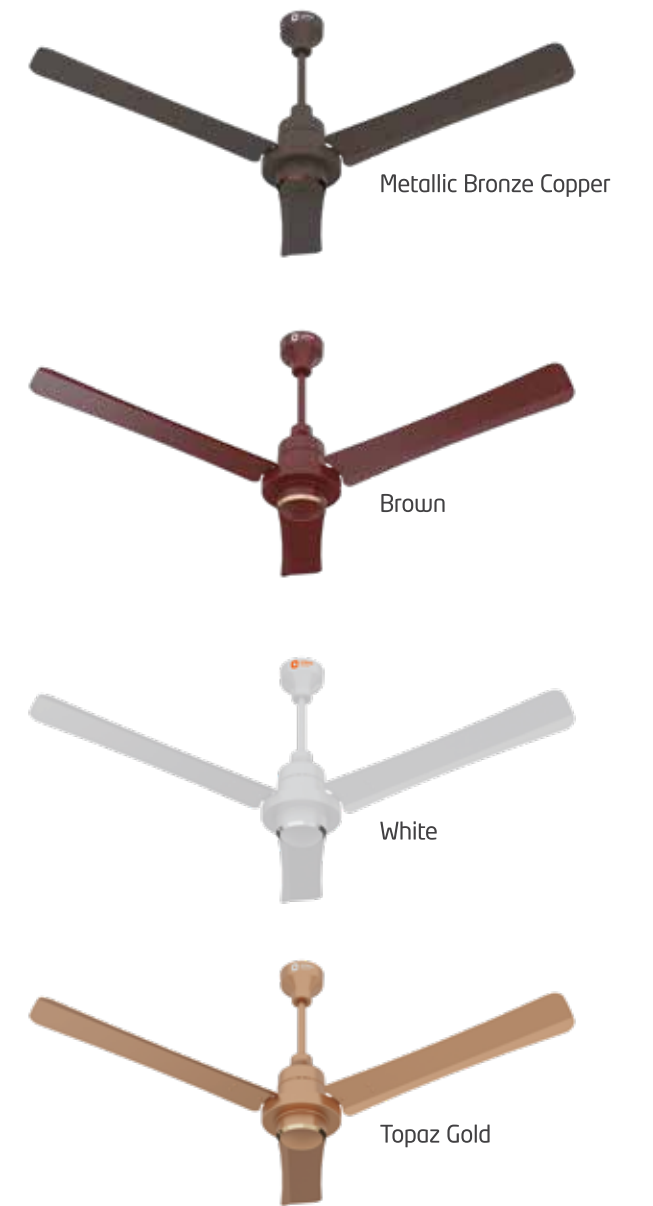

Metallic Bronze Copper

Brown

White

Topaz Gold

- Stabilizer free functioning (120V - 280V)
- Modern look with minimalistic design
- 50% energy savings
- Remote Operation
- 3 Years warranty

Sweep (mm)	Air Delivery (cmm)	RPM	Power (W)
1200	220	370	28

Also available in regulator variant with 30W power consumption.

save upto ₹7000 annually*

orient
BLDC FANS