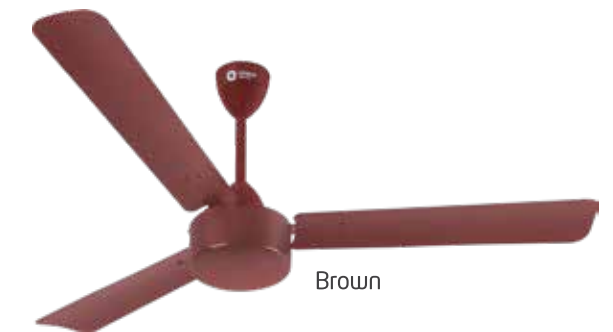

save upto ₹7000 annually*

orient
BLDC FANS

ECOTECH PRO BLDC

Topaz Gold

Available with Remote

White

Metallic Bronze Copper

Brown