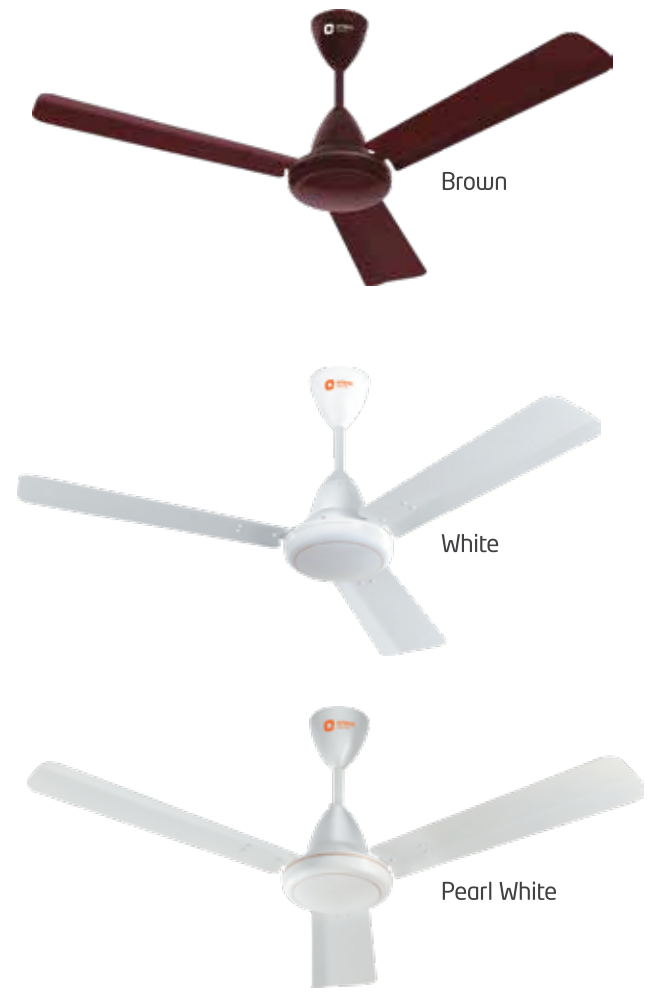

Brown

White

Pearl White

- High air delivery
- Works on low voltages (140V - 270V)
- Very silent operation
- Remote control for ease of operation
- Saves up to 50% electricity

Sweep (mm)	Air Delivery (cmm)	RPM	Power (W)
1200	230	350	28

save upto ₹7000 annually*

orient
BLDC FANS