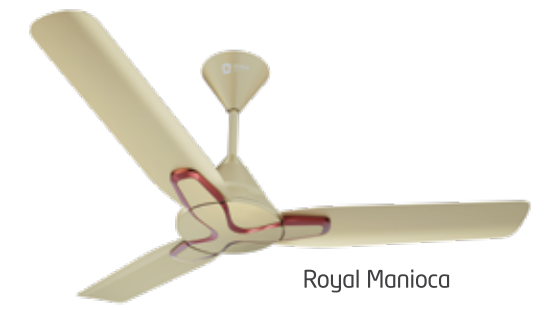

Also available in regulator variant with 30W power consumption.

save upto ₹7000 annually*

orient
BLDC FANS

**JAZZ
BLDC**

Metallic Bronze Copper

Fish Rose

Royal Manioca

Daytone Grey